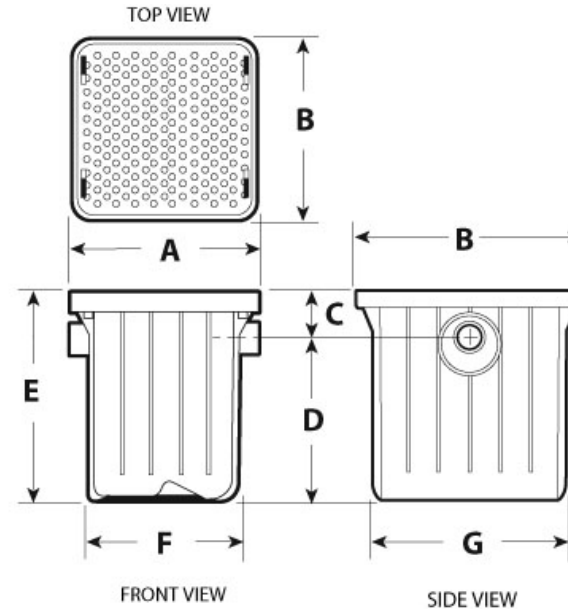

## Part Description:

2" Endura 10 Gallons Per Minute (GPM) 20lbs Compact Grease Interceptor

## Part Number:

3910A02

Approvals and Listings maintained by:  
**Canplas Industries Ltd**  
Canada: 1-800-461-5300 USA: 1-888-461-5307

Part #	Part UPC	Colour	Size (inches)	Ctn Qty	Ctn Bar Code	Ctn. Wt (Kgs)	Ctn. Wt (lbs)	Skid Cubic (m)	Skid Cubic (ft)	Ctns/Skid
3910A02	662671055132	GREY	2X2	1	10662671055139	8.61	18.94	1.19	41.94	12

### Dimensions (inches)

A	B	C	D	E	F	G	H	Z1	Z2
14.551	17.444	3.606	12.7	16.306	11.835	14.835	p_h	p_z1	p_z2